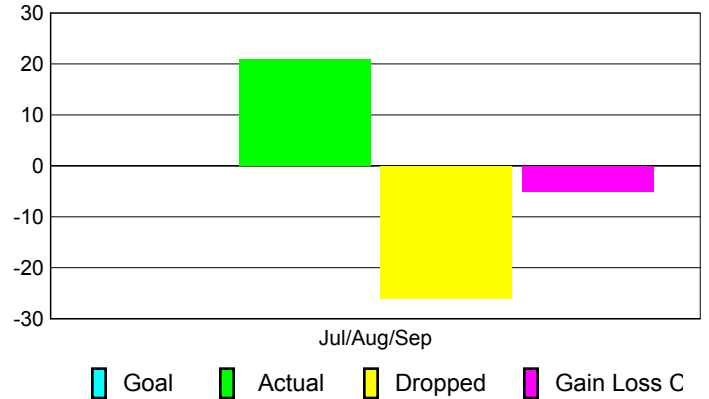

Club Results 2010-2011

Goal, New, Dropped, Gain/Loss

MEMBERSHIP

Membership Results
2010-2011

Membership
2009-2010

Month	Net Memb Goal	Actual New Memb	Actual Dropped Memb	Gain/Loss of Memb	Gain/Loss of Memb
Jul/Aug/Sep	0	21	-26	-5	-21
Totals	0	21	-26	-5	-21

Membership Results 2010-2011

Goal, New, Dropped, Gain/Loss

Comparison of Club Gain/Loss

Current Year Compared to the Previous Year

Comparison of Membership Gain/Loss

Current Year Compared to the Previous Year